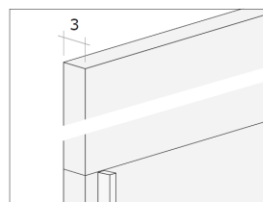

Tamburato

Hollow core