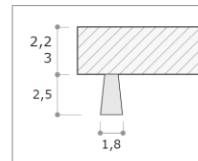

Maniglia

Handle

Finiture:
Finishes:

- NOBILITATO
- LACCATO OPACO
- MELAMINE-FACED
- MATT LACQUERED

Sezione maniglia
Handle section

Finiture pannelli pieni

Chipboard panels finishes

- NOBILITATO
  MELAMINE-FACED
- LISCIO: ESSENZA: PORO APERTO:
  FLAT: WOOD: TEXTURED WOOD:
  Bianco 101 Olmo bianco 107 Frassino bianco 102
  Cenere 103 Olmo chiaro 106 Frassino cenere 108
  Olmo juta 109
- LACCATI OPACHI LISCI / FRASSINATI
  MATT LACQUERED SMOOTH / WOOD TEXTURE
- LACCATI LUCIDI
  GLOSSY LACQUERED

Finiture pannelli tamburati

Hollow-core panels finishes

- NOBILITATO
  MELAMINE-FACED
- LISCIO: ESSENZA:
  FLAT: WOOD:
  Bianco 101 Olmo bianco 107
- PORO APERTO:
  TEXTURED WOOD:
  Frassino bianco 102
- LACCATI OPACHI LISCI / FRASSINATI
  MATT LACQUERED SMOOTH / WOOD TEXTURE
- LACCATI LUCIDI
  GLOSSY LACQUERED